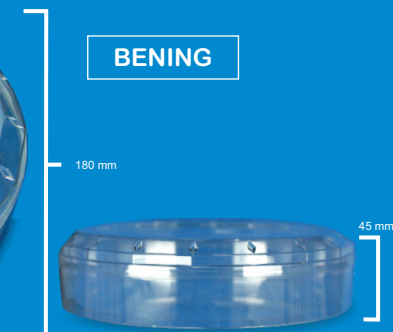

MATERIAL : PS

1 doz/ 1 lusin (12 pcs) | 1 IKAT / 12 doz (144 pcs)

TP 50R
500gr

PACKING :

MATERIAL : PS

1 doz/ 1 lusin (12 pcs) | 1 IKAT / 10 doz (120 pcs)

TP 100R
1000gr

PACKING :