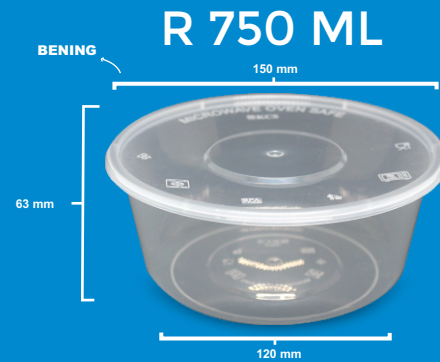

PACKING :   **MATERIAL : PP**
25 Pcs/Pack | 300 Pcs/BOX