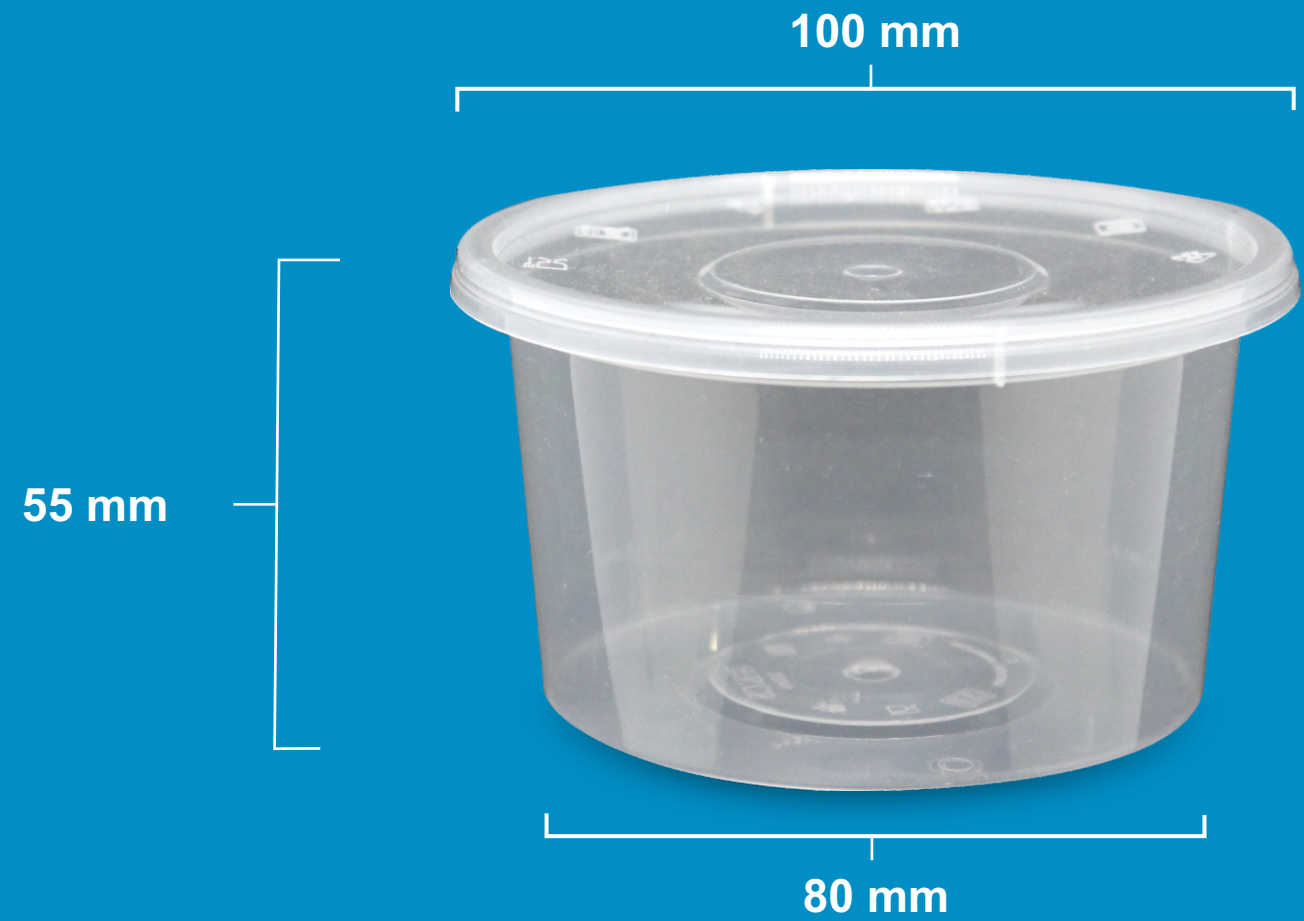

**THIN WALL**  
FOOD CONTAINER

**MICROWAVE OVEN SAFE**

# R 300 ML

**BENING**

**PACKING :** **MATERIAL : PP**  
**25 Pcs/Pack | 500 Pcs/BOX**

 **KCS**  
our best choice

**THIN WALL**  
**FOOD CONTAINER**

**MICROWAVE OVEN SAFE**

**R 450 ML**

**BENING**

# R 650 ML

**BENING**

150 mm

53 mm

120 mm

**PACKING :**

**MATERIAL : PP**

**25 Pcs/Pack | 300 Pcs/BOX**

 **KCS**  
our best choice

**THIN WALL**  
FOOD CONTAINER

**MICROWAVE OVEN SAFE**

**R 750 ML**

**BENING**

150 mm

63 mm

120 mm