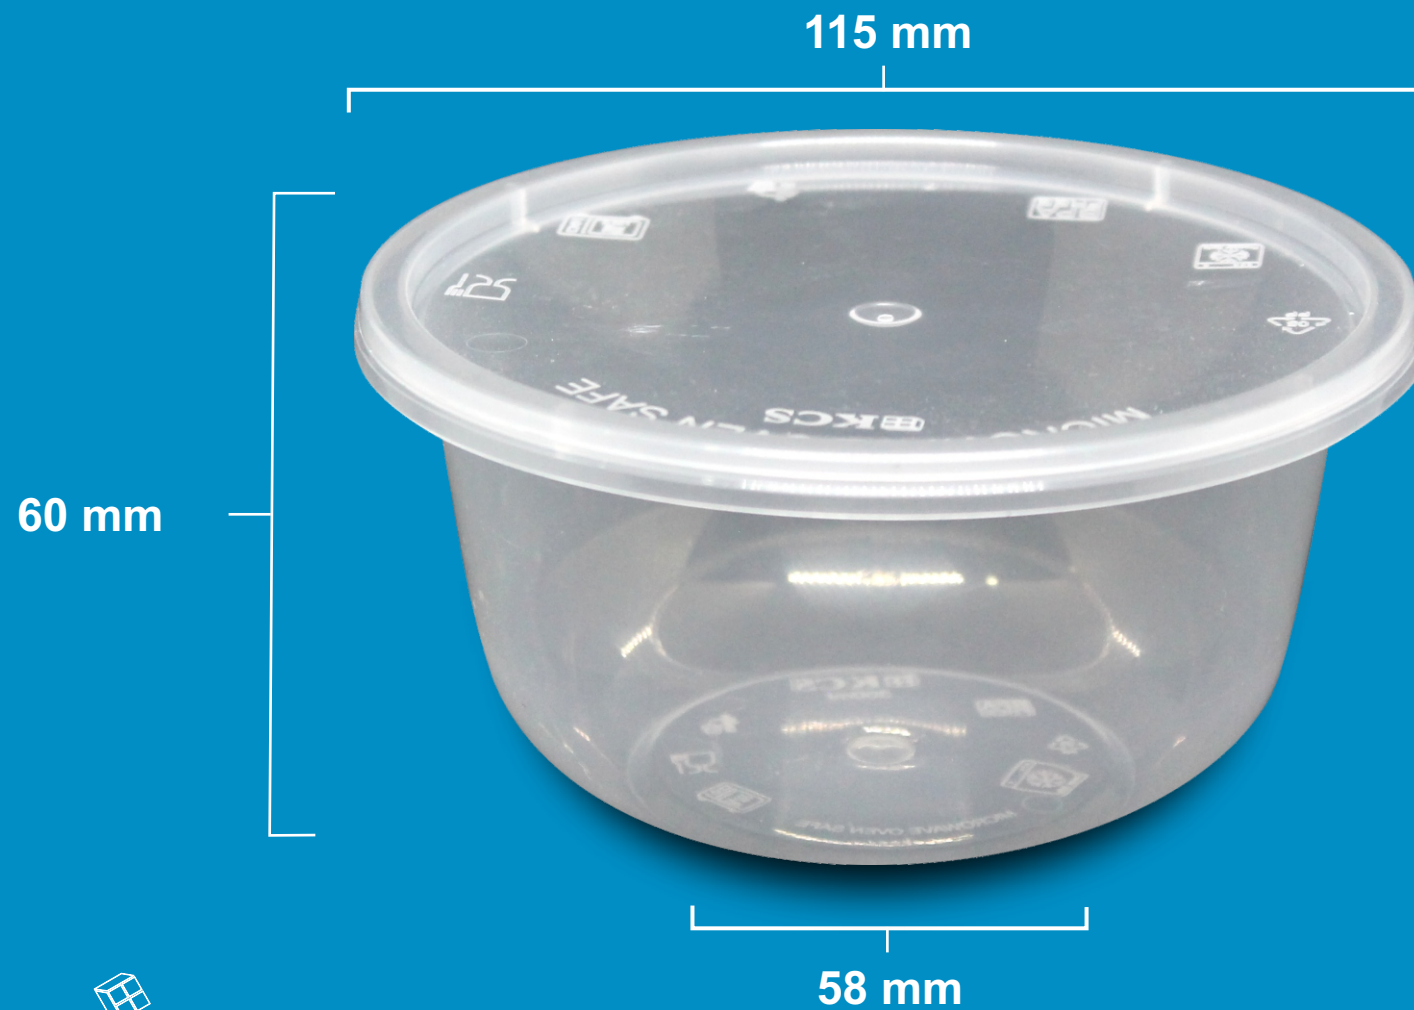

RB 400 ML

BENING

PACKING :

MATERIAL : PP

25 Pcs/Pack | 500 Pcs/BOX